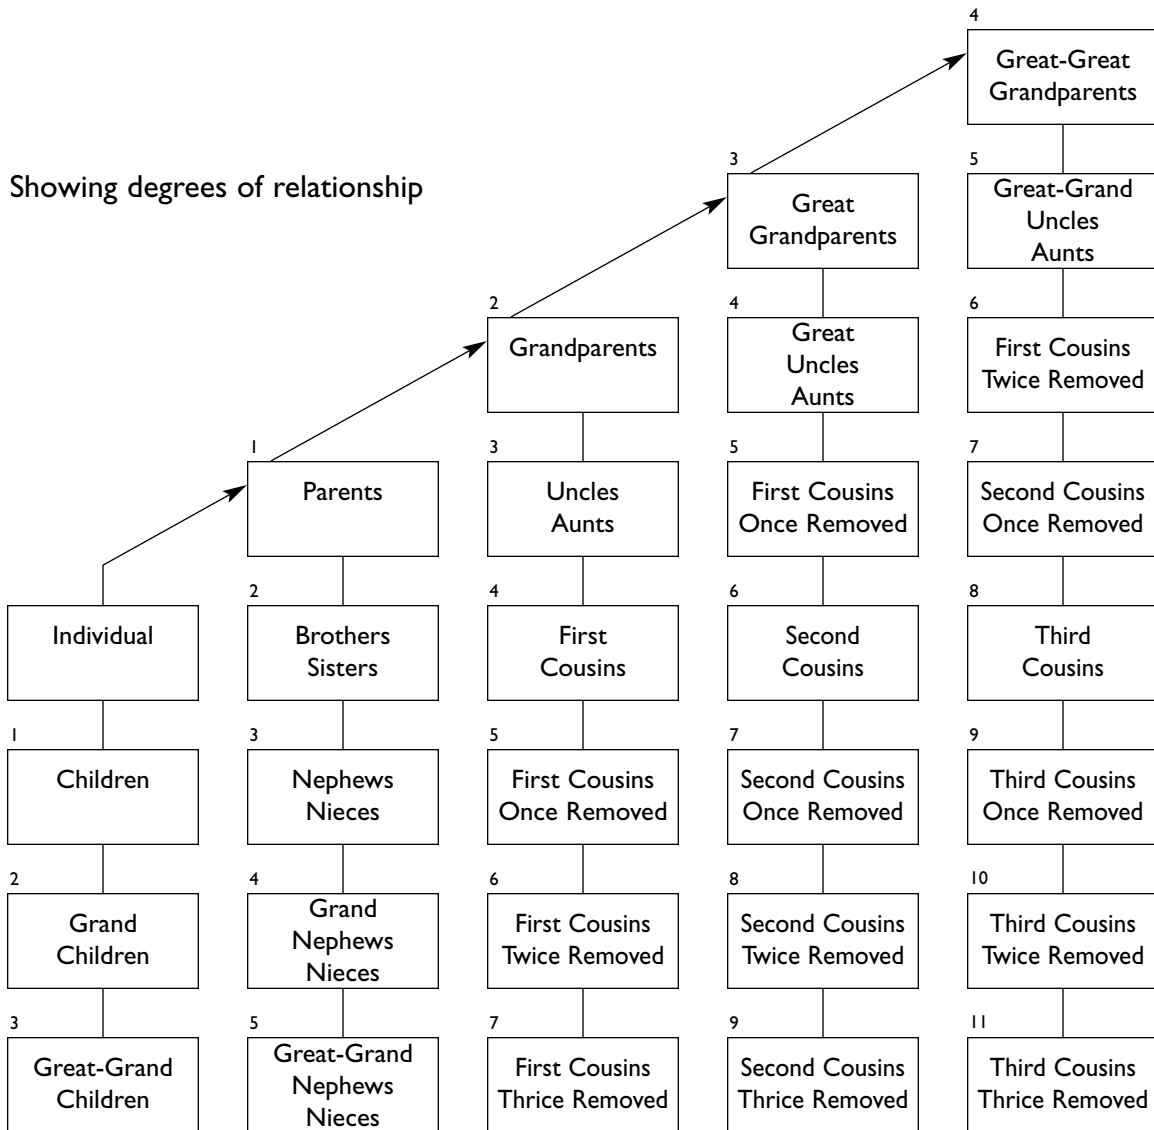

Table of Consanguinity

Sleepy Hollow Cemetery
 540 North Broadway • Sleepy Hollow, NY • 10591
 914-631-0081 • www.sleepyhollowcemetery.org